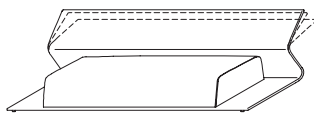

### linear element

W 2480 D 1020/1260 H 580/770

W 97 5/8" D 40 1/8" - 49 5/8" H 22 7/8" - 30 3/8"  
cushion W 2140 W 84 1/4"

NEL248/A dx-sx

W 2480 D 1020/1260 H 580/770

W 97 5/8" D 40 1/8" - 49 5/8" H 22 7/8" - 30 3/8"  
cushion W 1780 W 70"