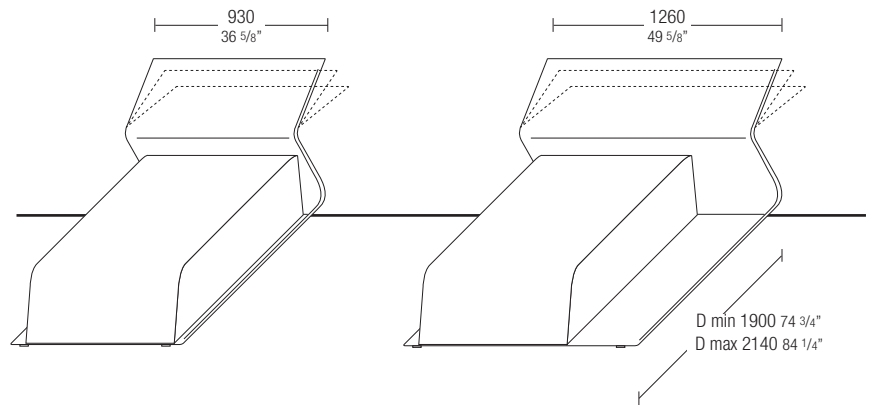

Chaise longue