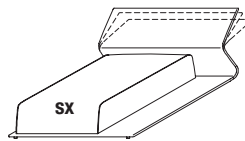

### island

W 1800 D 1020/1260 H 580/770

W 70 7/8" D 40 1/8" - 49 5/8" H 22 7/8" - 30 3/8"  
full length cushion

NIS180/A dx - sx

### chaise longue

W 930 D 1900/2140 H 580/770

W 36 5/8" D 74 3/4" - 84 1/4" H 22 7/8" - 30 3/8"  
full length cushion

NCL93/A

W 930 D 1900/2140 H 580/770

W 36 5/8" D 74 3/4" - 84 1/4" H 22 7/8" - 30 3/8"  
with support shelf W 760 D 680  
W 29 7/8" D 26 3/4"  
full length cushion

NCP93/A dx - sx

W 1260 D 1900/2140 H 580/770

W 49 5/8" D 74 3/4" - 84 1/4" H 22 7/8" - 30 3/8"  
cushion W 930 W 36 5/8"

NCL126/A dx - sx