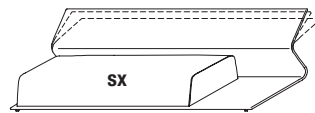

### linear element

W 2480 D 1020/1260 H 580/770

W 97 5/8" D 40 1/8" - 49 5/8" H 22 7/8" - 30 3/8"  
cushion W 2140 W 84 1/4"

NEL248/A dx-sx

W 2480 D 1020/1260 H 580/770

W 97 5/8" D 40 1/8" - 49 5/8" H 22 7/8" - 30 3/8"  
cushion W 1780 W 70"

NEL248/B

W 2480 D 1020/1260 H 580/770

W 97 5/8" D 40 1/8" - 49 5/8" H 22 7/8" - 30 3/8"  
cushion W 1780 W 70"

NEL248/C dx-sx