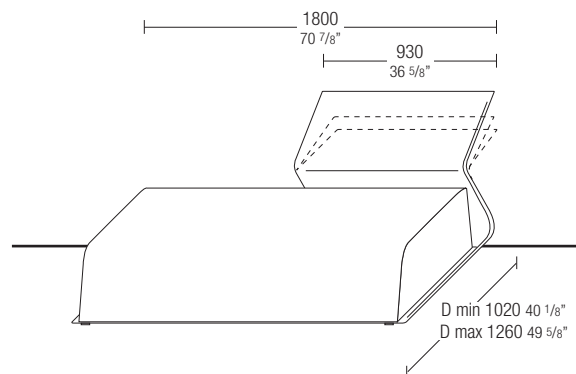

■ Dimensions

Linear element

Chaise longue

Island