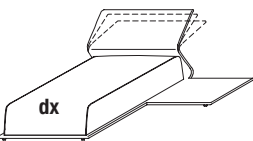

### island

W 1800 D 1020/1260 H 580/770

W 70 7/8" D 40 1/8" - 49 5/8" H 22 7/8" - 30 3/8"  
full length cushion

NIS180/A dx - sx

### chaise longue

W 930 D 1900/2140 H 580/770

W 36 5/8" D 74 3/4" - 84 1/4" H 22 7/8" - 30 3/8"  
full length cushion

NCL93/A

W 930 D 1900/2140 H 580/770

W 36 5/8" D 74 3/4" - 84 1/4" H 22 7/8" - 30 3/8"  
with support shelf W 760 D 680  
W 29 7/8" D 26 3/4"  
full length cushion