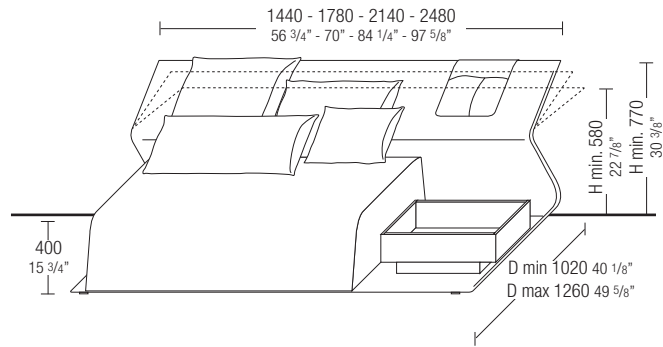

■ Dimensions

Linear element